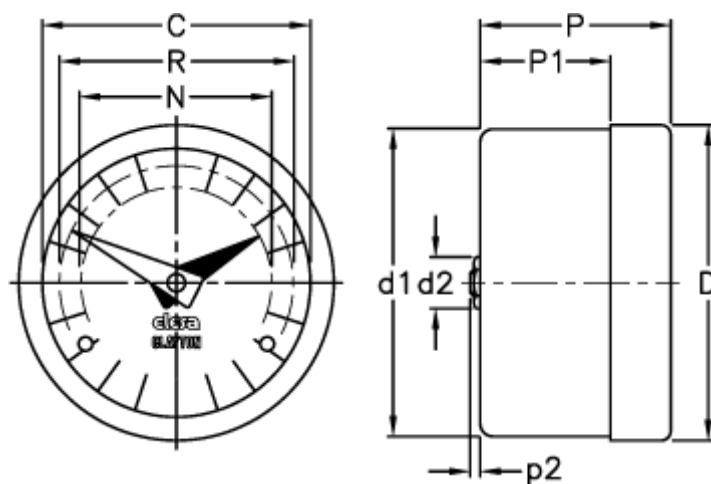

Data Sheet

Article number: 2307021701

Description: E+G Gravity indicator
GA05-0036-D

Measures

C = 102

R = 89

D = 112.7

D1 = 111.0

d2 = 8

N = 76

P = 32

P1 = 18.8

p2 = 1.0